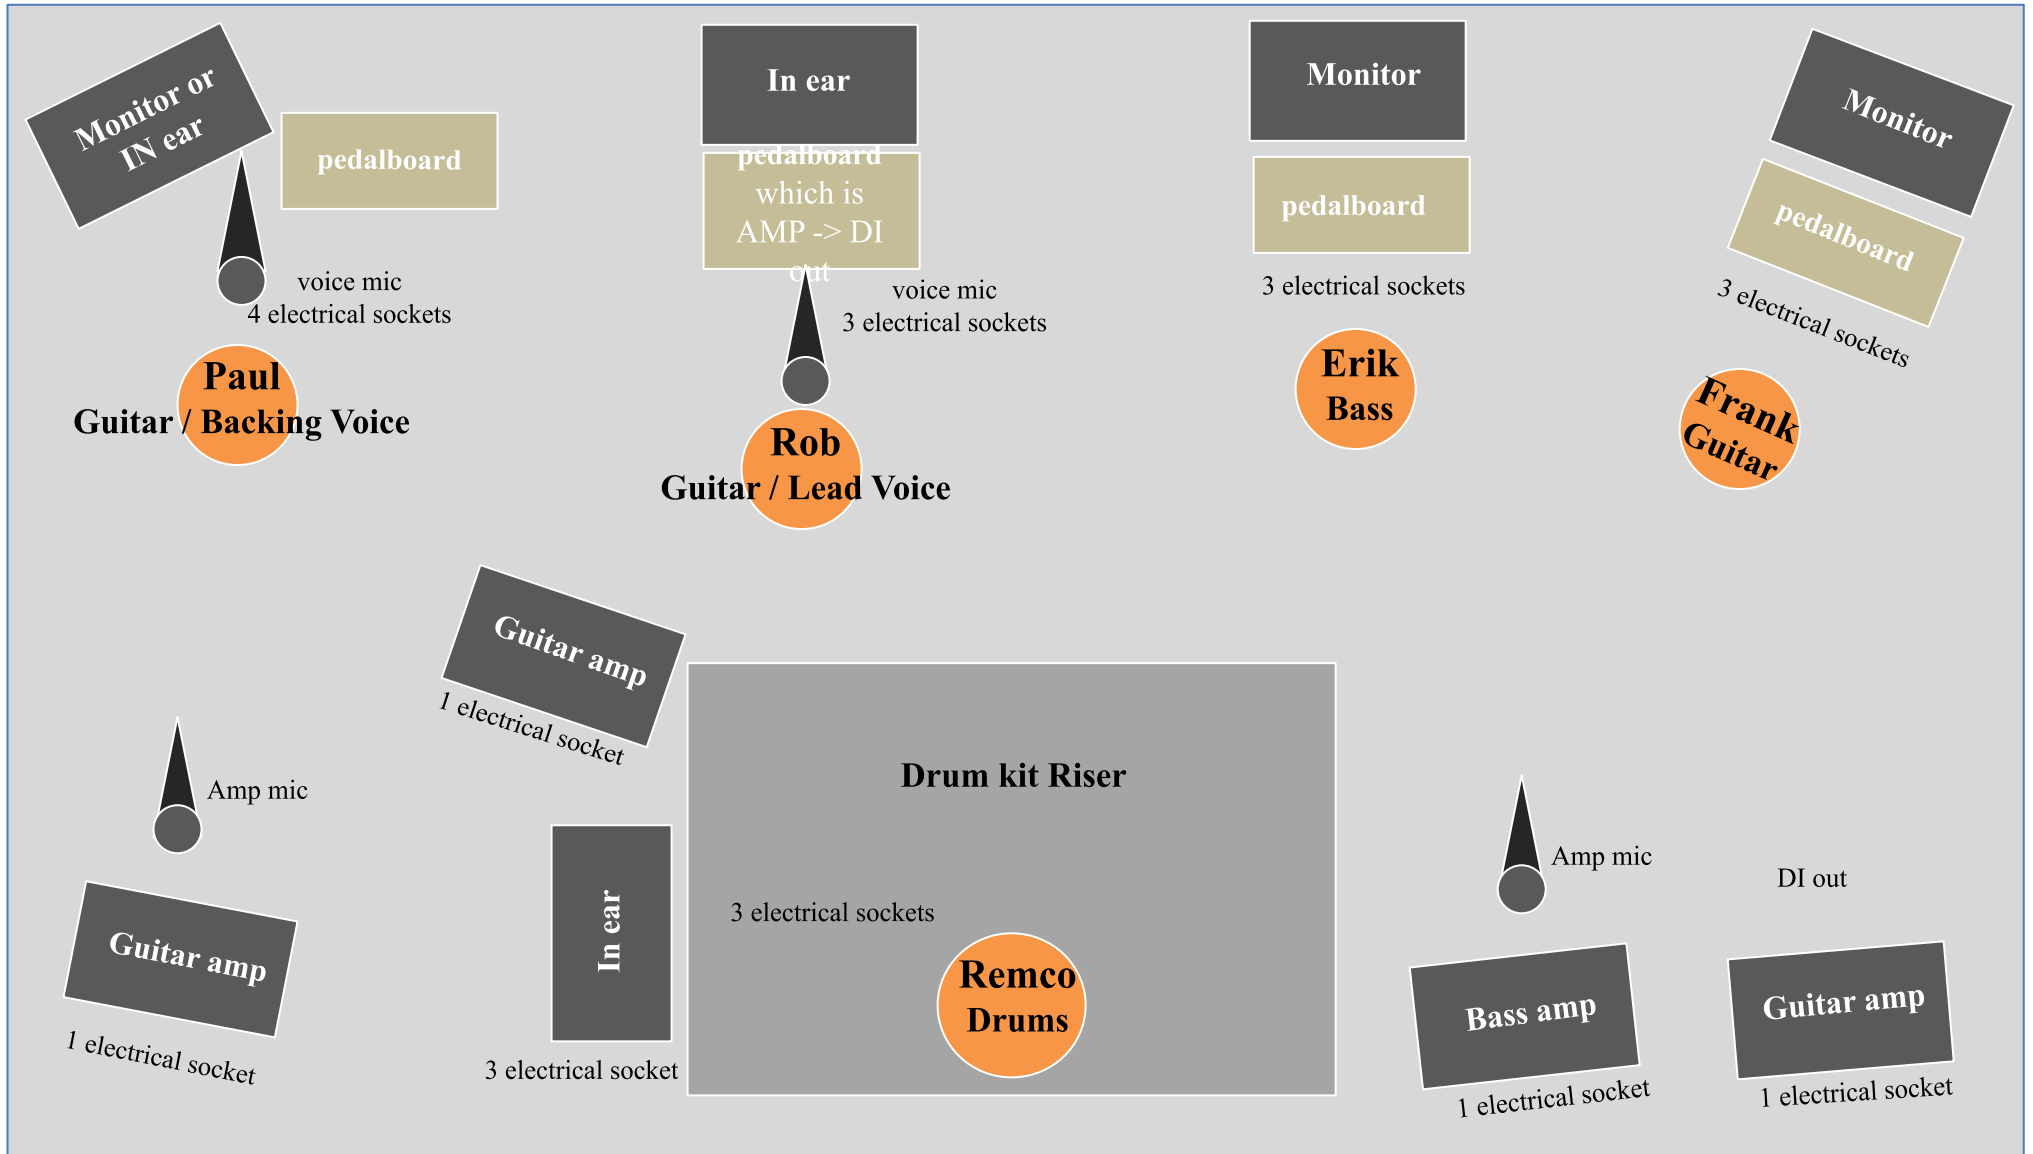

TECHNICAL RIDER

Even Flow

GENERAL PRESENTATION

Music Style: Grunge, Rock

Description:

Even Flow is a Pearl Jam Tribute band

Members:

- Rob Tabbers – Rhythm Guitar / Lead Singer
- Erik de Beurs – Bass
- Remco van Kerkhof – Drums
- Paul Hamwijk – Rhythm Guitar / Backing Vocals
- Frank Hefting – Lead Guitar

Erik de Beurs – Bass

- 2 bass
- 1 pedalboard (mono output)
- 1 amp

Remco van Kerkhof – Drums

- 1 drum kit
- 1 in ear set

Paul Hamwijk – Rhythm Guitar / Backing Vocals

- 2 electric guitars
- 1 effect pedal board
- 1 amp
- Shure SM58 microfoon
- In ear set (option)

Frank Hefting – Lead Guitar

- 2 electric guitars
- 1 effect pedal board
- 1 amp

TO SUPPLY

- PA system
- 1 mix table
- Monitors
- DI boxes
- Lights set
- Mic stands
- Stands for amplifying amps
- 9 electric sockets (220V – 50Hz) - 3 inputs per musicians amp and 3 inputs for floor effects
- 1 riser for drum kit (if possible)

STAGE PLAN – 5 MUSICIANS

PATCH-LIST

	Musician	Patch
1	Rob	Lead vocals Shure Beta 58
2	Rob	Rhythm Guitar
3	Erik	Bass
4	Remco – Drum kit – Kick drum	Kick
5	Remco – Drum kit – Snare drum	Snare
6	Remco – Drum kit – Tom 1	Tom 1
7	Remco – Drum kit – Tom 2	Tom 2
8	Remco – Drum kit – Floor	Floor
9	Remco – Drum kit – Cymbal 1	Cymbal 1
10	Remco – Drum kit – Cymbal 2	Cymbal 2
11	Remco – Drum kit – Crash	Crash
12	Remco – Drum kit – Hi hat	Hi Hat
13	Paul	Backing vocals Shure SM58
14	Paul	Rhythm Guitar
15	Frank	Lead Guitar
16